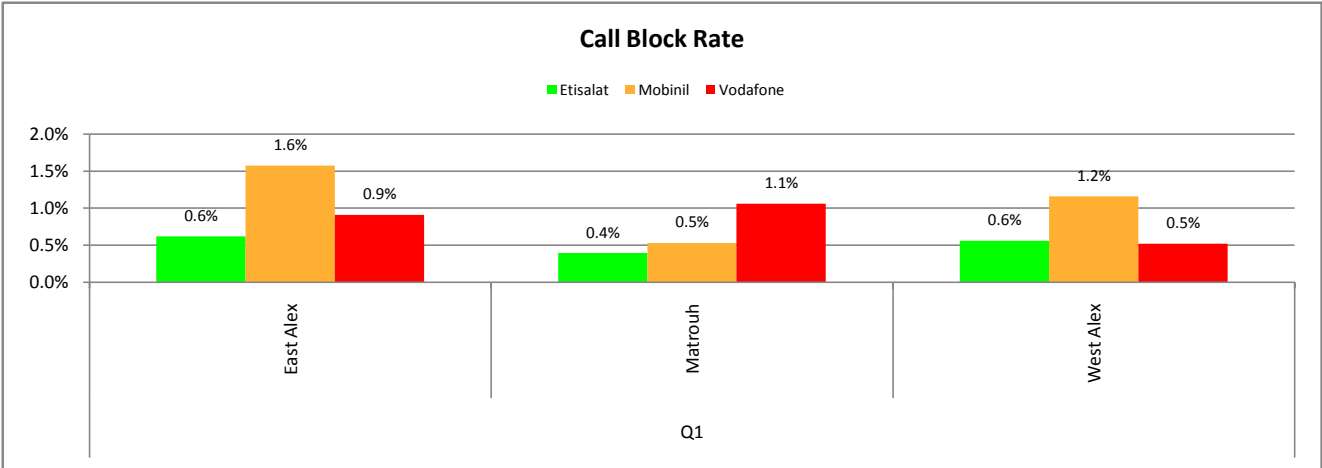

- QoS Quarterly Report

Q1 - 2009

• Drive Test QoS Statistics

Cairo

Measured Cities				
Cairo Center	East Cairo	West Cairo	North Cairo	South Cairo

Alex

Measured Cities					
East Alex	West Alex	Matrouh			

Delta

Measured Cities					
Damanhour	Kafr El Dawar	Mansoura	Tanta	Mahalla	Shebin
Kafr El Shikh	Zakazik	10 of ramadan		Banaha	

Red Sea & Sinai

Measured Cities				
Arish	Rafah	Sharm El Shikh	Dahab	Ismailia
Port said	Hurgada	Taba-Nouibaa		