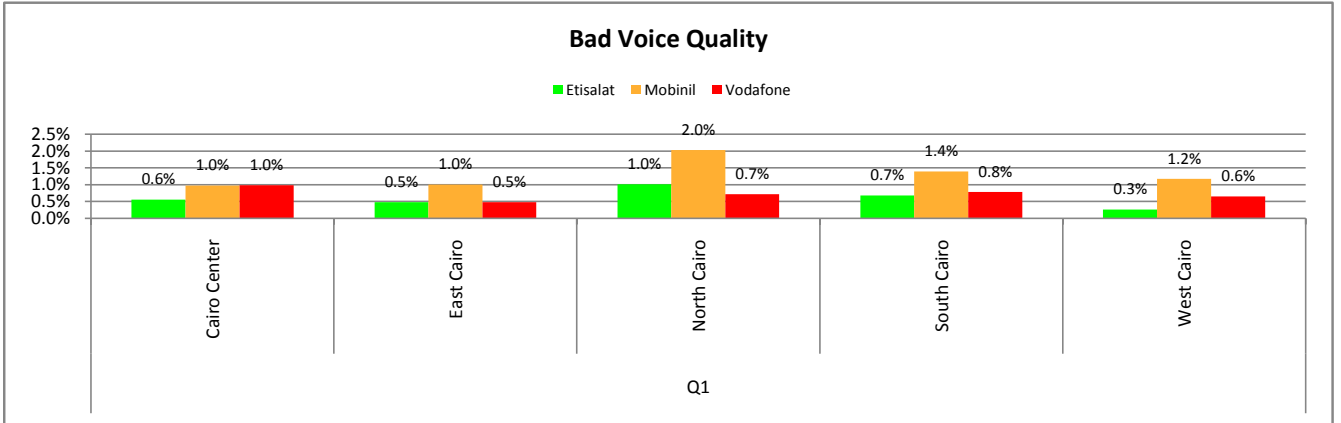

- QoS Quarterly Report

Q1 - 2009

• Drive Test QoS Statistics

Cairo

Measured Cities				
Cairo Center	East Cairo	West Cairo	North Cairo	South Cairo

Alex

Measured Cities					
East Alex	West Alex	Matrouh			

Delta

Measured Cities					
Damanhour	Kafr El Dawar	Mansoura	Tanta	Mahalla	Shebin
Kafr El Shikh	Zakazik	10 of ramadan		Banaha	

Red Sea & Sinai

Measured Cities				
Arish	Rafah	Sharm El Shikh	Dahab	Ismailia
Port said	Hurgada	Taba-Nouibaa		

Upper Egypt

Measured Cities					
Aswan	Asyout	El Menya	Fayoum	Luxor	Sohag
Qena	Bany Swif				