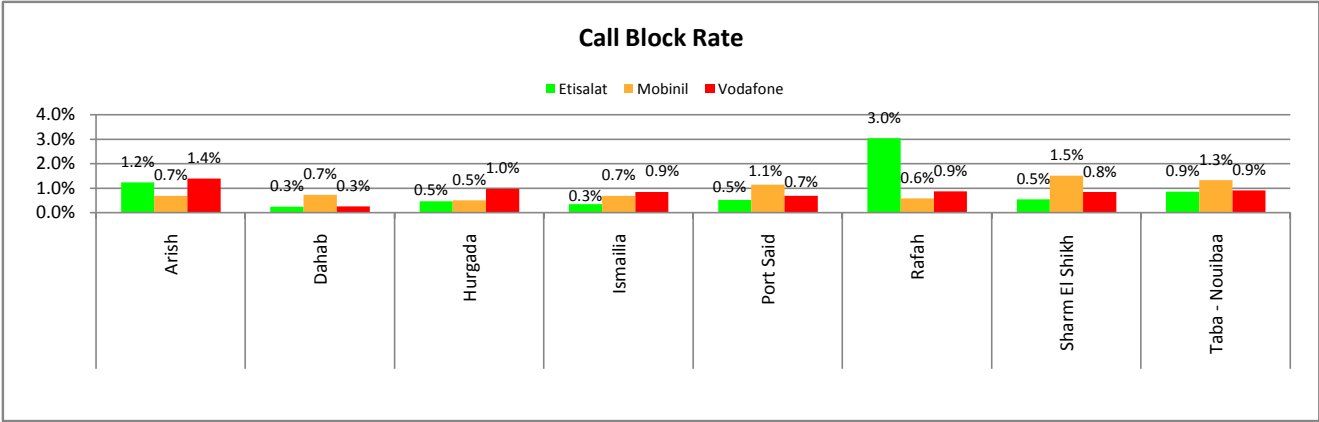

- QoS Quarterly Report

Q1 - 2009

• Drive Test QoS Statistics

Cairo

Measured Cities				
Cairo Center	East Cairo	West Cairo	North Cairo	South Cairo

Alex

Measured Cities					
East Alex	West Alex	Matrouh			

Delta

Measured Cities					
Damanhour	Kafr El Dawar	Mansoura	Tanta	Mahalla	Shebin
Kafr El Shikh	Zakazik	10 of ramadan		Banaha	

Red Sea & Sinai

Measured Cities				
Arish	Rafah	Sharm El Shikh	Dahab	Ismailia
Port said	Hurgada	Taba-Nouibaa		

Upper Egypt

Measured Cities					
Aswan	Asyout	El Menya	Fayoum	Luxor	Sohag
Qena	Bany Swif				