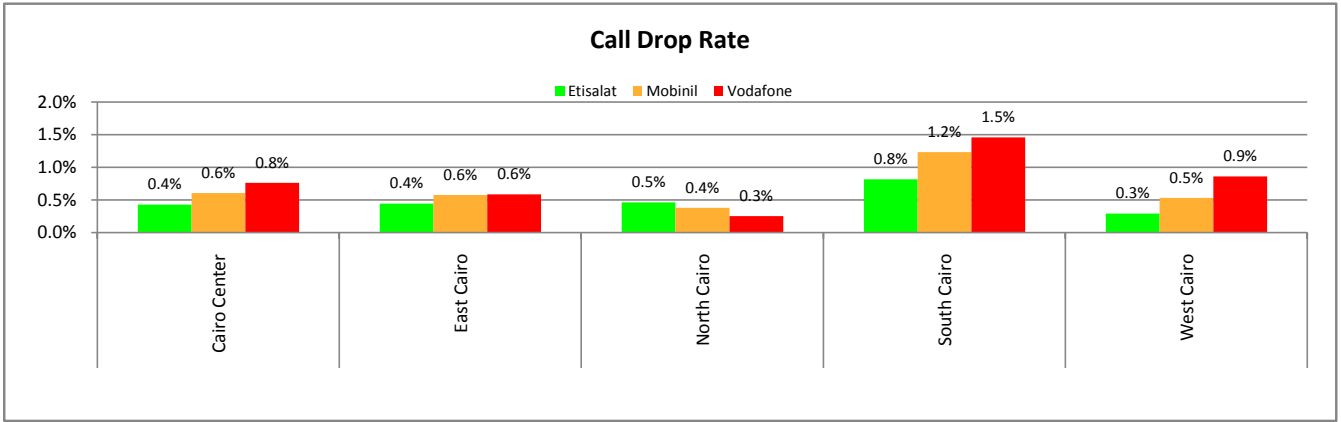

- QoS Quarterly Report

Q1 - 2009

• Drive Test QoS Statistics

Cairo

Measured Cities				
Cairo Center	East Cairo	West Cairo	North Cairo	South Cairo

Alex

Measured Cities					
East Alex	West Alex	Matrouh			

Delta

Measured Cities					
Damanhour	Kafr El Dawar	Mansoura	Tanta	Mahalla	Shebin
Kafr El Shikh	Zakazik	10 of ramadan		Banaha	

Red Sea & Sinai

Measured Cities				
Arish	Rafah	Sharm El Shikh	Dahab	Ismailia
Port said	Hurgada	Taba-Nouibaa		