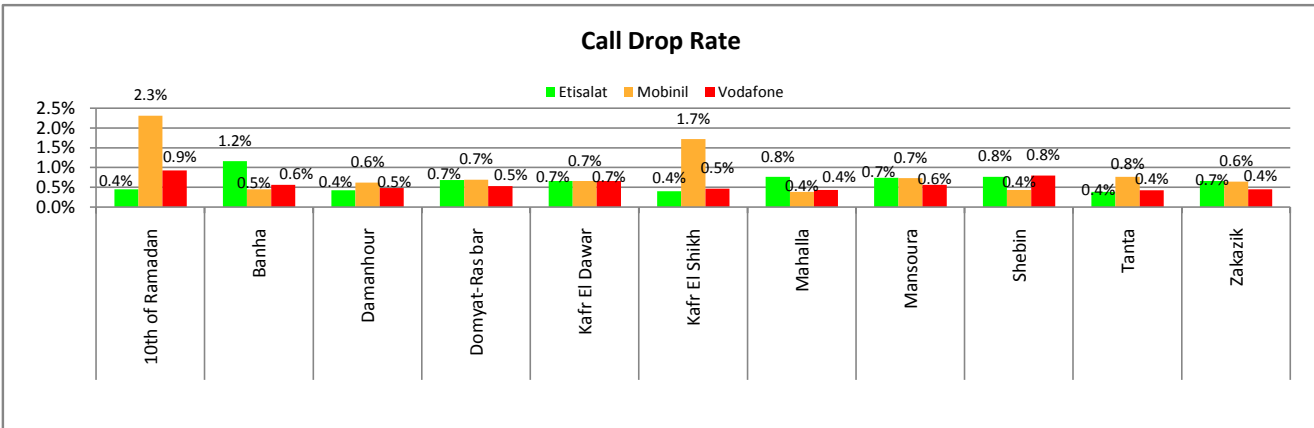

- QoS Quarterly Report

Q1 - 2009

• Drive Test QoS Statistics

Cairo

Measured Cities				
Cairo Center	East Cairo	West Cairo	North Cairo	South Cairo

Alex

Measured Cities					
East Alex	West Alex	Matrouh			

Delta

Measured Cities					
Damanhour	Kafr El Dawar	Mansoura	Tanta	Mahalla	Shebin
Kafr El Shikh	Zakazik	10 of ramadan		Banaha	

Red Sea & Sinai

Measured Cities				
Arish	Rafah	Sharm El Shikh	Dahab	Ismailia
Port said	Hurgada	Taba-Nouibaa		

Upper Egypt

Measured Cities					
Aswan	Asyout	El Menya	Fayoum	Luxor	Sohag
Qena	Bany Swif				