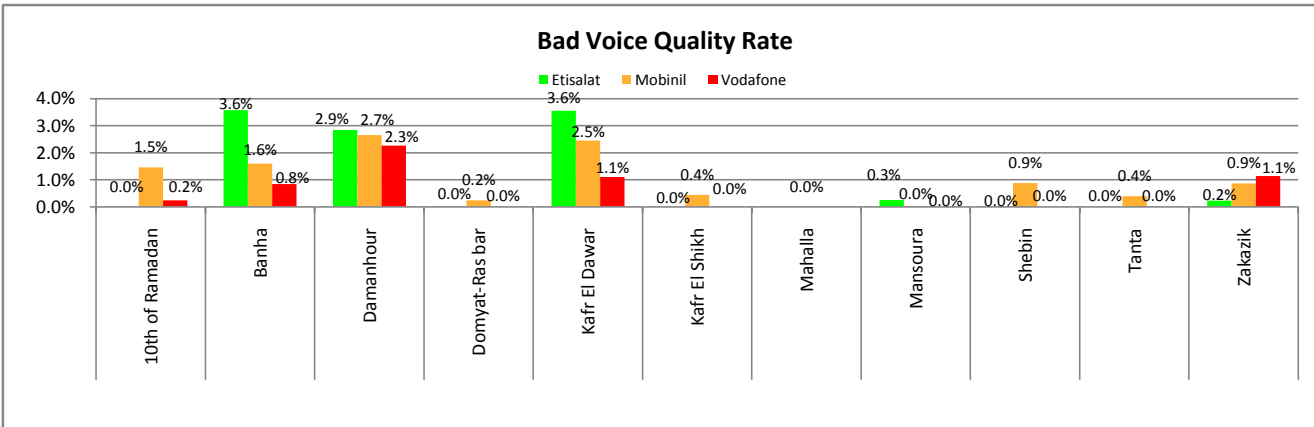

- QoS Quarterly Report

Q1 - 2009

• Drive Test QoS Statistics

Cairo

Measured Cities				
Cairo Center	East Cairo	West Cairo	North Cairo	South Cairo

Alex

Measured Cities					
East Alex	West Alex	Matrouh			

Delta

Measured Cities					
Damanhour	Kafr El Dawar	Mansoura	Tanta	Mahalla	Shebin
Kafr El Shikh	Zakazik	10 of ramadan		Banaha	

Red Sea & Sinai

Measured Cities				
Arish	Rafah	Sharm El Shikh	Dahab	Ismailia
Port said	Hurgada	Taba-Nouibaa		

Upper Egypt

Measured Cities					
Aswan	Asyout	El Menya	Fayoum	Luxor	Sohag
Qena	Bany Swif				