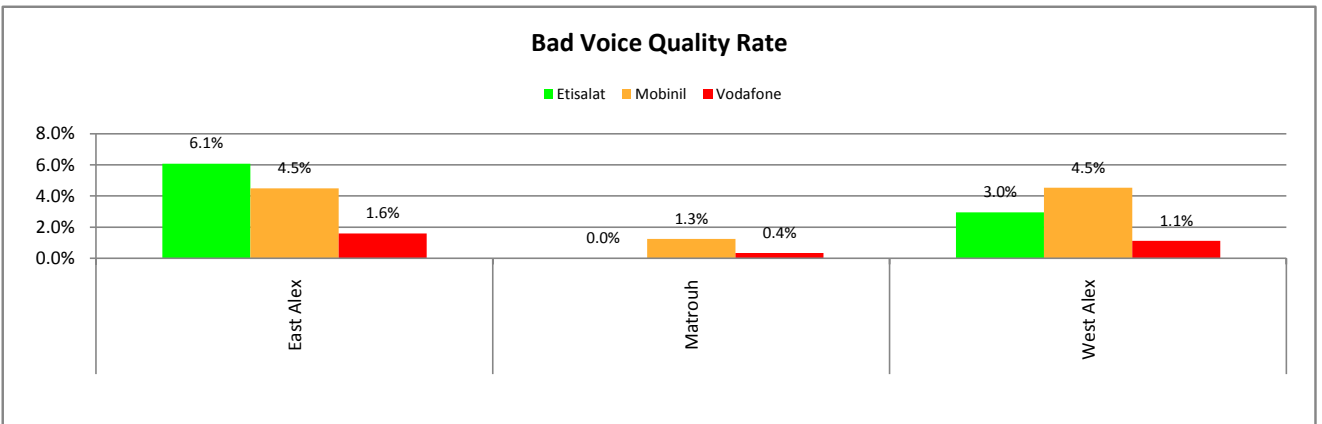

- QoS Quarterly Report

Q1 - 2009

• Drive Test QoS Statistics

Cairo

Measured Cities				
Cairo Center	East Cairo	West Cairo	North Cairo	South Cairo

Alex

Measured Cities					
East Alex	West Alex	Matrouh			

Delta

Measured Cities					
Damanhour	Kafr El Dawar	Mansoura	Tanta	Mahalla	Shebin
Kafr El Shikh	Zakazik	10 of ramadan		Banaha	

Red Sea & Sinai

Measured Cities				
Arish	Rafah	Sharm El Shikh	Dahab	Ismailia
Port said	Hurgada	Taba-Nouibaa		