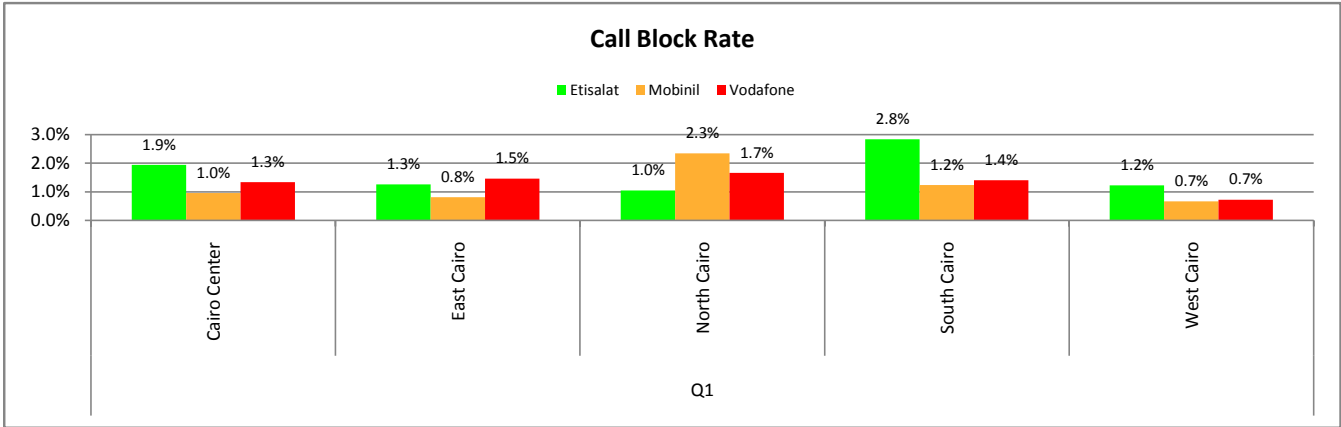

- QoS Quarterly Report

Q1 - 2009

• Drive Test QoS Statistics

Cairo

Measured Cities				
Cairo Center	East Cairo	West Cairo	North Cairo	South Cairo

Alex

Measured Cities					
East Alex	West Alex	Matrouh			

Delta

Measured Cities					
Damanhour	Kafr El Dawar	Mansoura	Tanta	Mahalla	Shebin
Kafr El Shikh	Zakazik	10 of ramadan		Banaha	

Red Sea & Sinai

Measured Cities				
Arish	Rafah	Sharm El Shikh	Dahab	Ismailia
Port said	Hurgada	Taba-Nouibaa		

Upper Egypt

Measured Cities					
Aswan	Asyout	El Menya	Fayoum	Luxor	Sohag
Qena	Bany Swif				