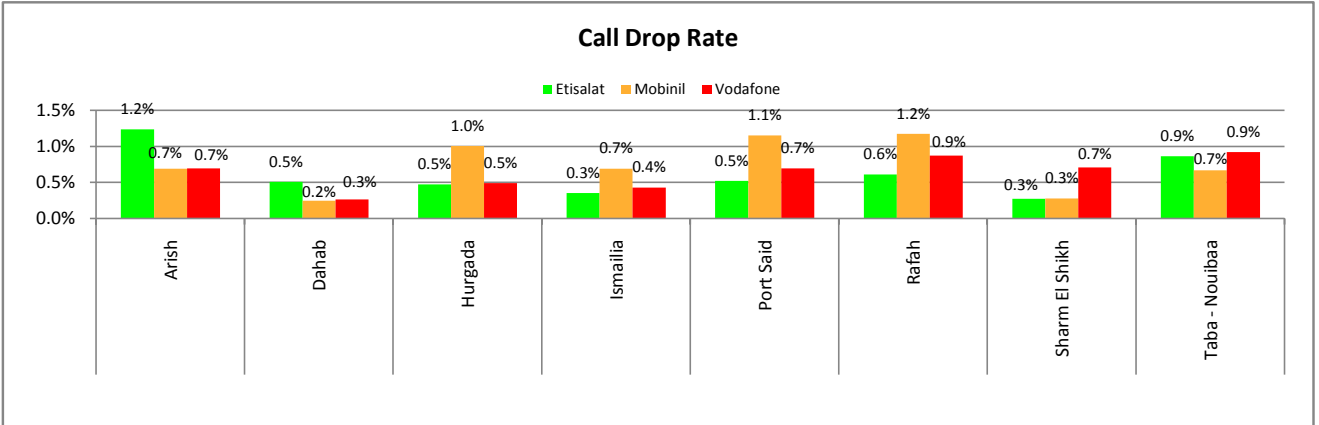

- QoS Quarterly Report

Q1 - 2009

• Drive Test QoS Statistics

Cairo

Measured Cities				
Cairo Center	East Cairo	West Cairo	North Cairo	South Cairo

Alex

Measured Cities					
East Alex	West Alex	Matrouh			

Delta

Measured Cities					
Damanhour	Kafr El Dawar	Mansoura	Tanta	Mahalla	Shebin
Kafr El Shikh	Zakazik	10 of ramadan		Banaha	

Red Sea & Sinai

Measured Cities				
Arish	Rafah	Sharm El Shikh	Dahab	Ismailia
Port said	Hurgada	Taba-Nouibaa		

Upper Egypt

Measured Cities					
Aswan	Asyout	El Menya	Fayoum	Luxor	Sohag
Qena	Bany Swif				