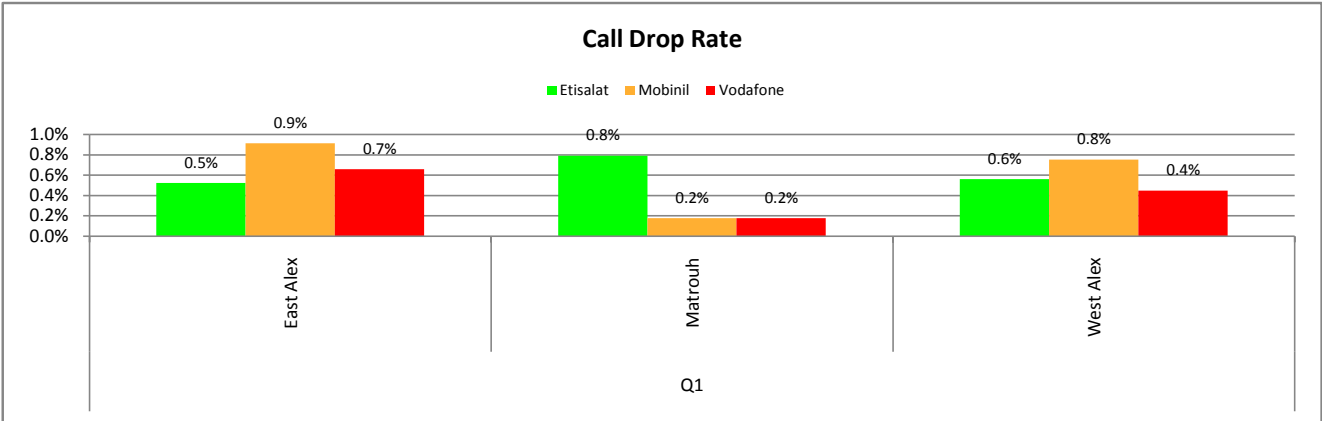

- QoS Quarterly Report

Q1 - 2009

• Drive Test QoS Statistics

Cairo

Measured Cities				
Cairo Center	East Cairo	West Cairo	North Cairo	South Cairo

Alex

Measured Cities					
East Alex	West Alex	Matrouh			

Delta

Measured Cities					
Damanhour	Kafr El Dawar	Mansoura	Tanta	Mahalla	Shebin
Kafr El Shikh	Zakazik	10 of ramadan		Banaha	

Red Sea & Sinai

Measured Cities				
Arish	Rafah	Sharm El Shikh	Dahab	Ismailia
Port said	Hurgada	Taba-Nouibaa		