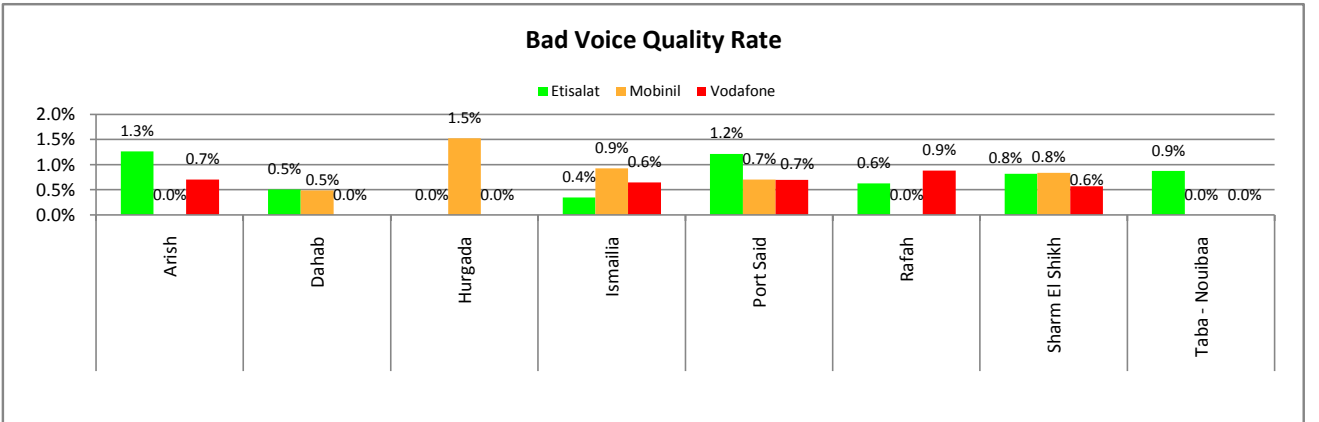

- QoS Quarterly Report

Q1 - 2009

• Drive Test QoS Statistics

Cairo

Measured Cities				
Cairo Center	East Cairo	West Cairo	North Cairo	South Cairo

Alex

Measured Cities					
East Alex	West Alex	Matrouh			

Delta

Measured Cities					
Damanhour	Kafr El Dawar	Mansoura	Tanta	Mahalla	Shebin
Kafr El Shikh	Zakazik	10 of ramadan		Banaha	

Red Sea & Sinai

Measured Cities				
Arish	Rafah	Sharm El Shikh	Dahab	Ismailia
Port said	Hurgada	Taba-Nouibaa		

Upper Egypt

Measured Cities					
Aswan	Asyout	El Menya	Fayoum	Luxor	Sohag
Qena	Bany Swif				