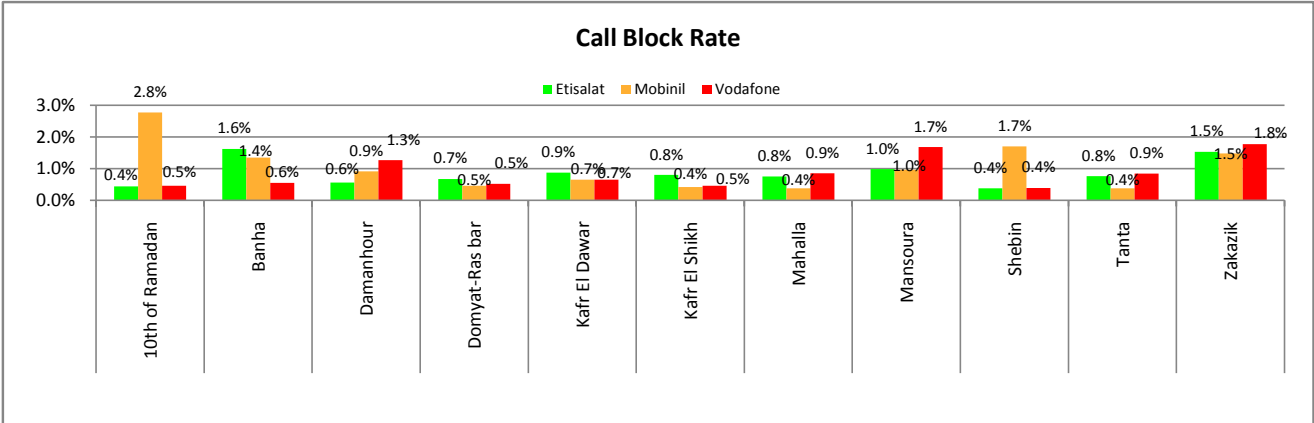

- QoS Quarterly Report

Q1 - 2009

• Drive Test QoS Statistics

Cairo

Measured Cities				
Cairo Center	East Cairo	West Cairo	North Cairo	South Cairo

Alex

Measured Cities					
East Alex	West Alex	Matrouh			

Delta

Measured Cities					
Damanhour	Kafr El Dawar	Mansoura	Tanta	Mahalla	Shebin
Kafr El Shikh	Zakazik	10 of ramadan		Banaha	

Red Sea & Sinai

Measured Cities				
Arish	Rafah	Sharm El Shikh	Dahab	Ismailia
Port said	Hurgada	Taba-Nouibaa		

Upper Egypt

Measured Cities					
Aswan	Asyout	El Menya	Fayoum	Luxor	Sohag
Qena	Bany Swif				