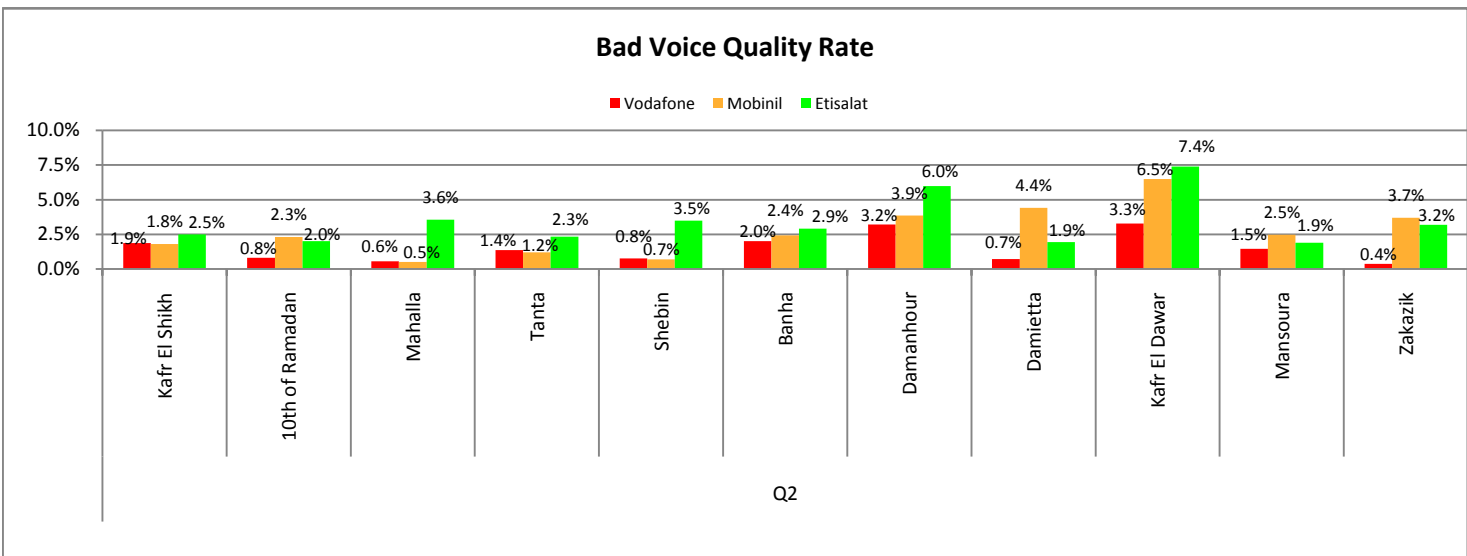

Bad Voice Quality

Vodafone Mobinil Etisalat

Alex

Measured Cities

Matrouh	Northern Coast	East Alex	West Alex
---------	----------------	-----------	-----------

Delta

Measured Cities					
Kafr El Shikh	10th of Ramadan		Mahalla	Tanta	Shebin
Banha	Damanhour	Damietta	Kafr El Dawar	Mansoura	Zakazik

Red Sea & Sinai

Measured Cities					
Port Said	Rafah	Suez	Ismailia	Dahab	Hurgada
Nouibaa	Sharm EL Shikh		Taba		

Upper Egypt

Measured Cities					
Qena	Asyout	EL Menya	Luxor	Bany Swif	Sohag
Fayoum	Aswan				