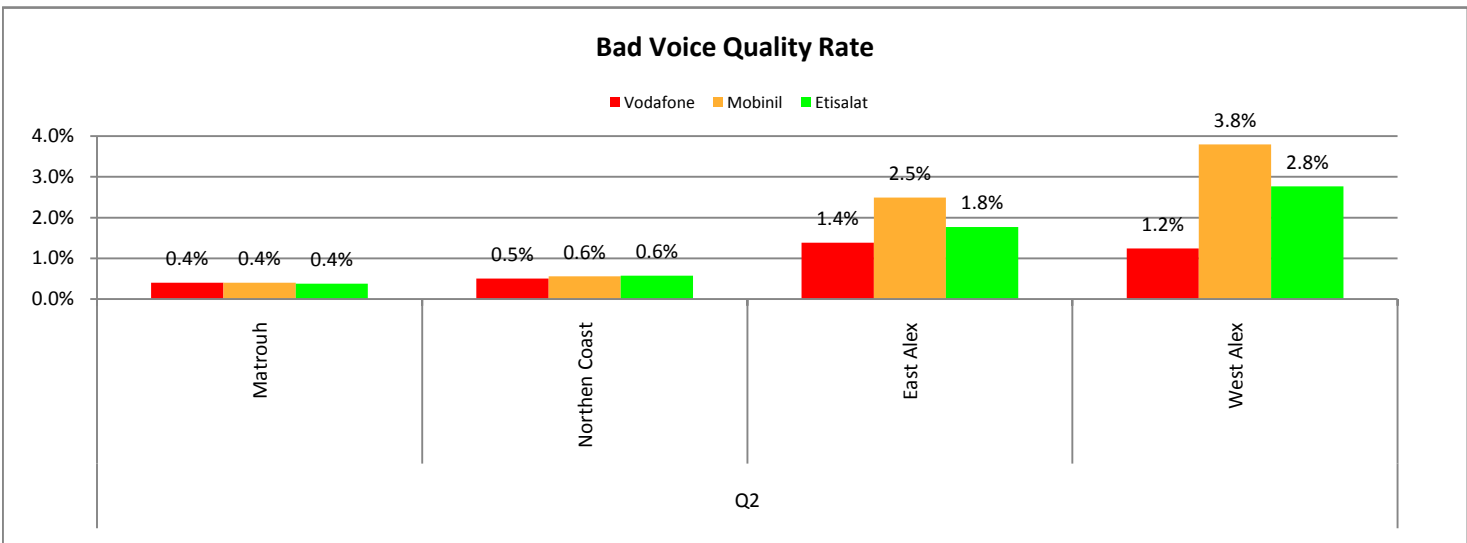

Bad Voice Quality

Vodafone Mobinil Etisalat

Alex

Measured Cities

Matrouh	Northern Coast	East Alex	West Alex
---------	----------------	-----------	-----------

Delta

Measured Cities					
Kafr El Shikh	10th of Ramadan		Mahalla	Tanta	Shebin
Banha	Damanhour	Damietta	Kafr El Dawar	Mansoura	Zakazik

Red Sea & Sinai

Measured Cities					
Port Said	Rafah	Suez	Ismailia	Dahab	Hurgada
Nouibaa	Sharm EL Shikh		Taba		

Upper Egypt

Measured Cities					
Qena	Asyout	EL Menya	Luxor	Bany Swif	Sohag
Fayoum	Aswan				