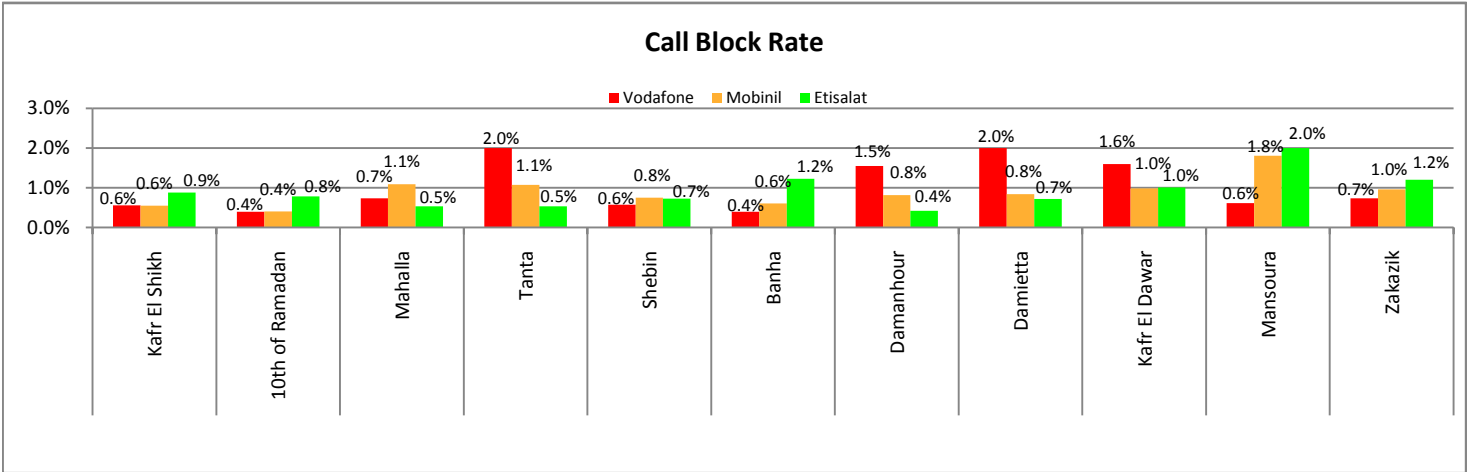

Bad Voice Quality

Vodafone Mobinil Etisalat

Alex

Measured Cities

Matrouh	Northern Coast	East Alex	West Alex
---------	----------------	-----------	-----------

Delta

Measured Cities					
Kafr El Shikh	10th of Ramadan		Mahalla	Tanta	Shebin
Banha	Damanhour	Damietta	Kafr El Dawar	Mansoura	Zakazik

Red Sea & Sinai

Measured Cities					
Port Said	Rafah	Suez	Ismailia	Dahab	Hurgada
Nouibaa	Sharm EL Shikh		Taba		

Upper Egypt

Measured Cities					
Qena	Asyout	EL Menya	Luxor	Bany Swif	Sohag
Fayoum	Aswan				