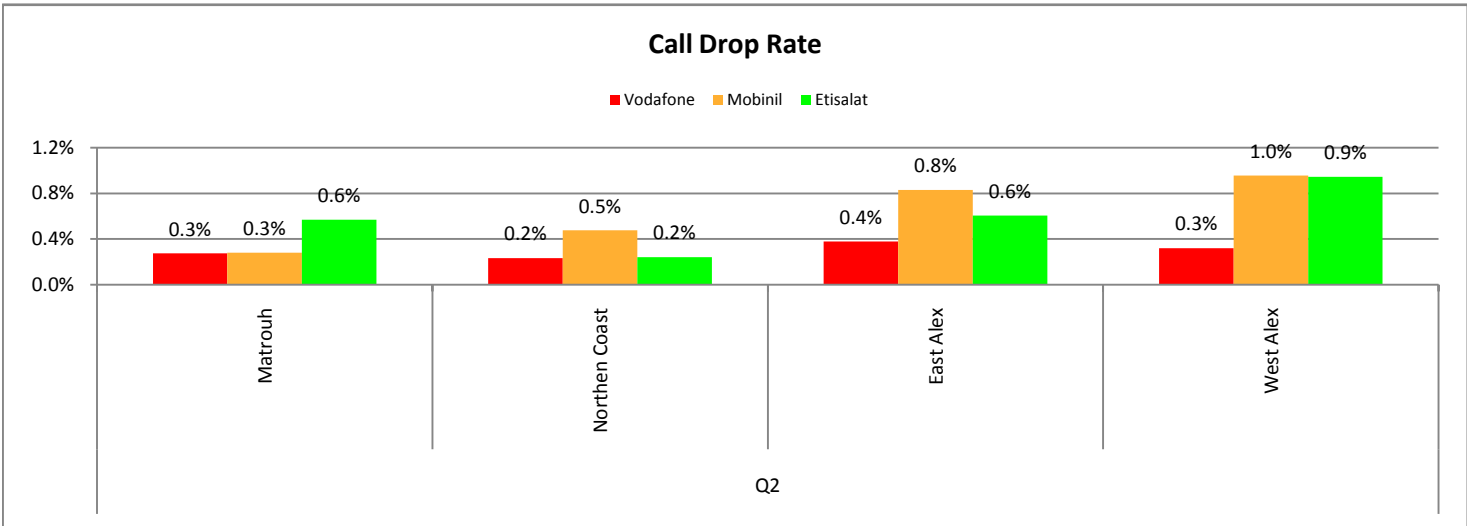

Bad Voice Quality

Vodafone Mobinil Etisalat

Alex

Measured Cities

Matrouh	Northern Coast	East Alex	West Alex
---------	----------------	-----------	-----------

Delta

Measured Cities					
Kafr El Shikh	10th of Ramadan		Mahalla	Tanta	Shebin
Banha	Damanhour	Damietta	Kafr El Dawar	Mansoura	Zakazik

Red Sea & Sinai

Measured Cities					
Port Said	Rafah	Suez	Ismailia	Dahab	Hurgada
Nouibaa	Sharm EL Shikh		Taba		

Upper Egypt

Measured Cities					
Qena	Asyout	EL Menya	Luxor	Bany Swif	Sohag
Fayoum	Aswan				