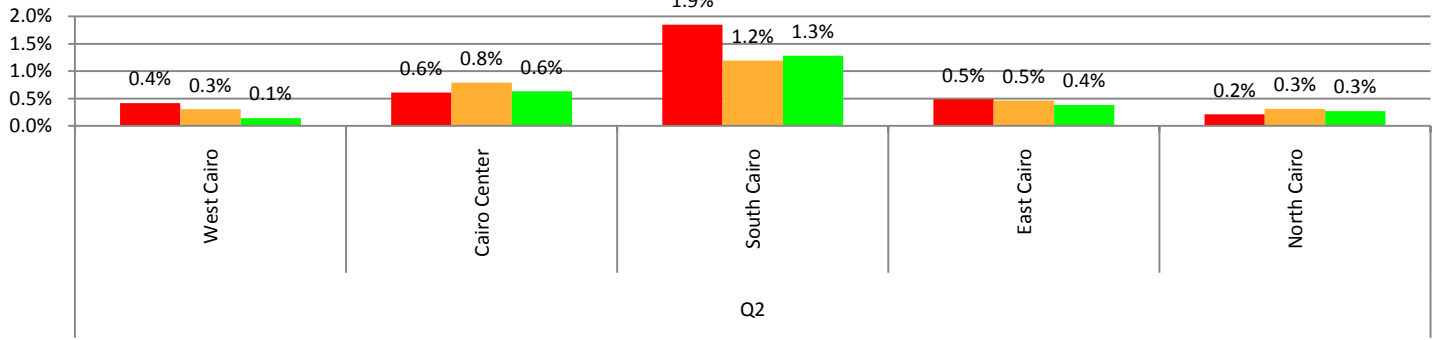

• Drive Test QoS Statistics

Cairo

Measured Cities

Cairo Center East Cairo West Cairo North Cairo South Cairo

Call Block Rate

Vodafone Mobinil Etisalat

Call Drop Rate

Vodafone Mobinil Etisalat

Bad Voice Quality

Vodafone Mobinil Etisalat

Alex

Measured Cities

Matrouh	Northern Coast	East Alex	West Alex
---------	----------------	-----------	-----------

Delta

Measured Cities					
Kafr El Shikh	10th of Ramadan		Mahalla	Tanta	Shebin
Banha	Damanhour	Damietta	Kafr El Dawar	Mansoura	Zakazik

Red Sea & Sinai

Measured Cities					
Port Said	Rafah	Suez	Ismailia	Dahab	Hurgada
Nouibaa	Sharm EL Shikh		Taba		

Upper Egypt

Measured Cities					
Qena	Asyout	EL Menya	Luxor	Bany Swif	Sohag
Fayoum	Aswan				