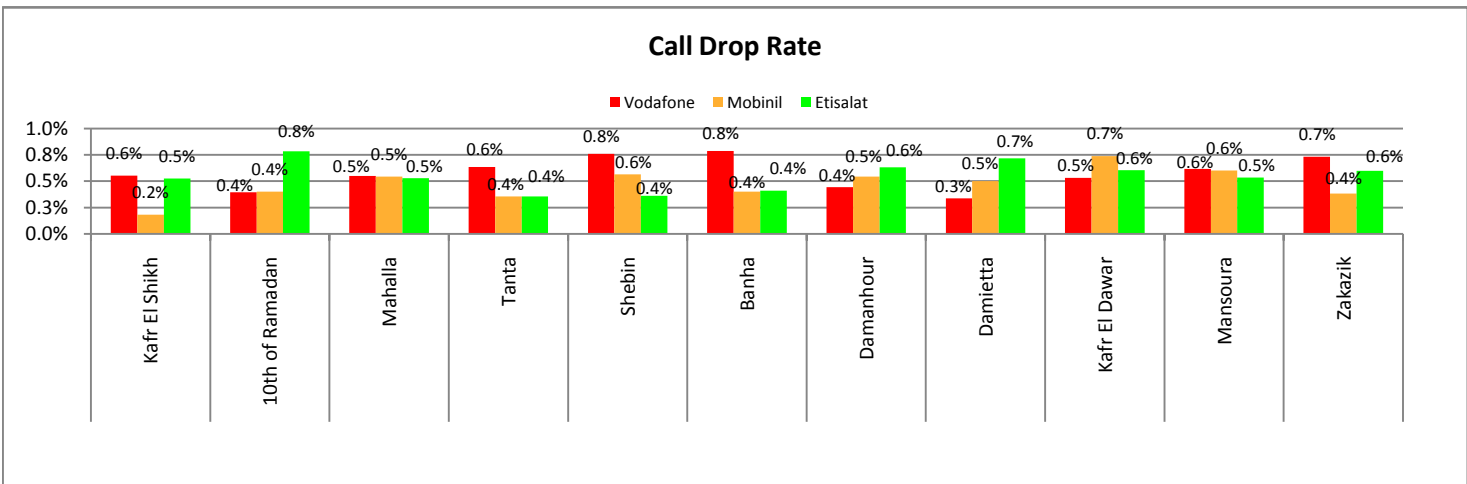

Bad Voice Quality

Vodafone Mobinil Etisalat

Alex

Measured Cities

Matrouh	Northern Coast	East Alex	West Alex
---------	----------------	-----------	-----------

Delta

Measured Cities					
Kafr El Shikh	10th of Ramadan		Mahalla	Tanta	Shebin
Banha	Damanhour	Damietta	Kafr El Dawar	Mansoura	Zakazik

Red Sea & Sinai

Measured Cities					
Port Said	Rafah	Suez	Ismailia	Dahab	Hurgada
Nouibaa	Sharm EL Shikh		Taba		

Upper Egypt

Measured Cities					
Qena	Asyout	EL Menya	Luxor	Bany Swif	Sohag
Fayoum	Aswan				