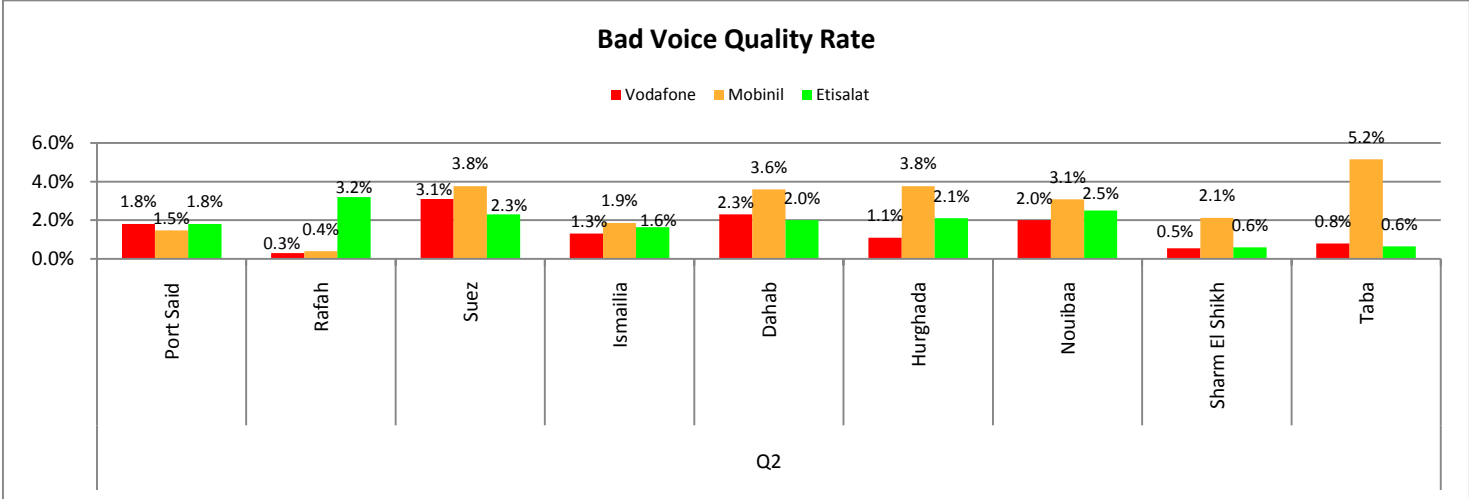

Bad Voice Quality

Vodafone Mobinil Etisalat

Alex

Measured Cities

Matrouh	Northern Coast	East Alex	West Alex
---------	----------------	-----------	-----------

Delta

Measured Cities					
Kafr El Shikh	10th of Ramadan		Mahalla	Tanta	Shebin
Banha	Damanhour	Damietta	Kafr El Dawar	Mansoura	Zakazik

Red Sea & Sinai

Measured Cities					
Port Said	Rafah	Suez	Ismailia	Dahab	Hurgada
Nouibaa	Sharm EL Shikh		Taba		

Upper Egypt

Measured Cities					
Qena	Asyout	EL Menya	Luxor	Bany Swif	Sohag
Fayoum	Aswan				