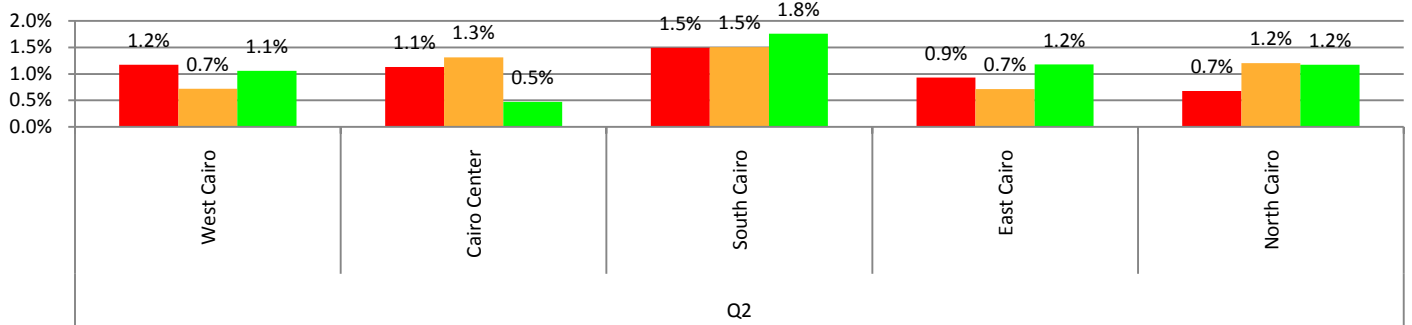

• Drive Test QoS Statistics

Cairo

Measured Cities

Cairo Center East Cairo West Cairo North Cairo South Cairo

Call Block Rate

Vodafone Mobinil Etisalat

Call Drop Rate

Vodafone Mobinil Etisalat

Bad Voice Quality

Vodafone Mobinil Etisalat

Alex

Measured Cities

Matrouh	Northern Coast	East Alex	West Alex
---------	----------------	-----------	-----------

Delta

Measured Cities					
Kafr El Shikh	10th of Ramadan		Mahalla	Tanta	Shebin
Banha	Damanhour	Damietta	Kafr El Dawar	Mansoura	Zakazik

Red Sea & Sinai

Measured Cities					
Port Said	Rafah	Suez	Ismailia	Dahab	Hurgada
Nouibaa	Sharm EL Shikh		Taba		

Upper Egypt

Measured Cities					
Qena	Asyout	EL Menya	Luxor	Bany Swif	Sohag
Fayoum	Aswan				