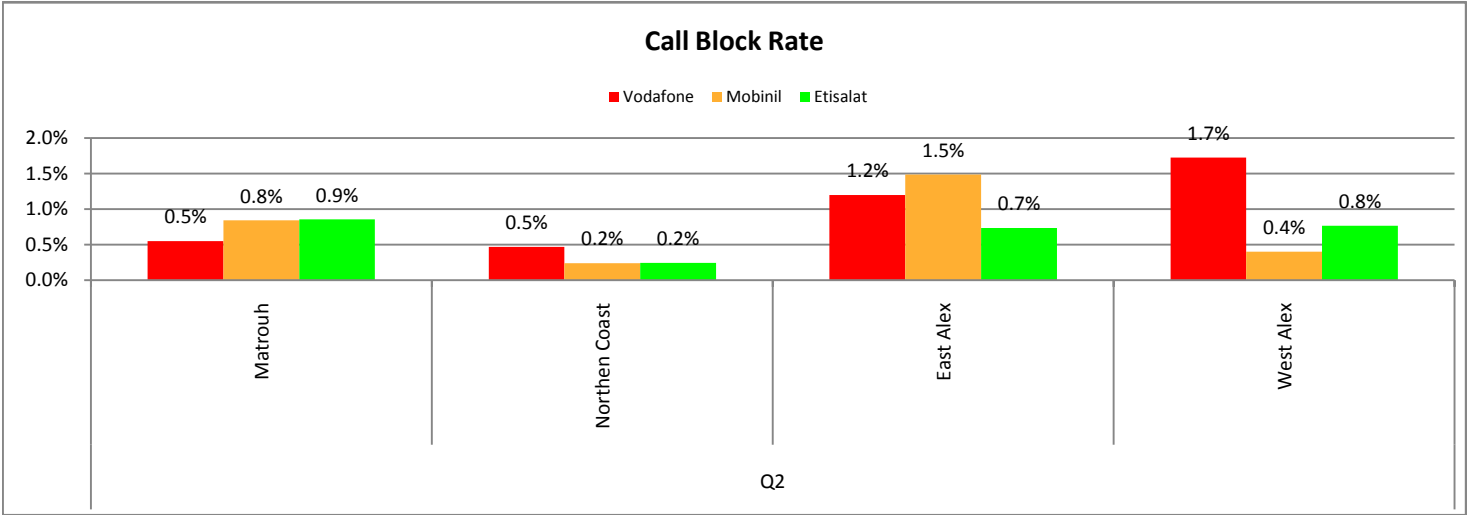

Bad Voice Quality

Vodafone Mobinil Etisalat

Alex

Measured Cities

Matrouh	Northern Coast	East Alex	West Alex
---------	----------------	-----------	-----------

Delta

Measured Cities					
Kafr El Shikh	10th of Ramadan		Mahalla	Tanta	Shebin
Banha	Damanhour	Damietta	Kafr El Dawar	Mansoura	Zakazik

Red Sea & Sinai

Measured Cities					
Port Said	Rafah	Suez	Ismailia	Dahab	Hurgada
Nouibaa	Sharm EL Shikh		Taba		

Upper Egypt

Measured Cities					
Qena	Asyout	EL Menya	Luxor	Bany Swif	Sohag
Fayoum	Aswan				