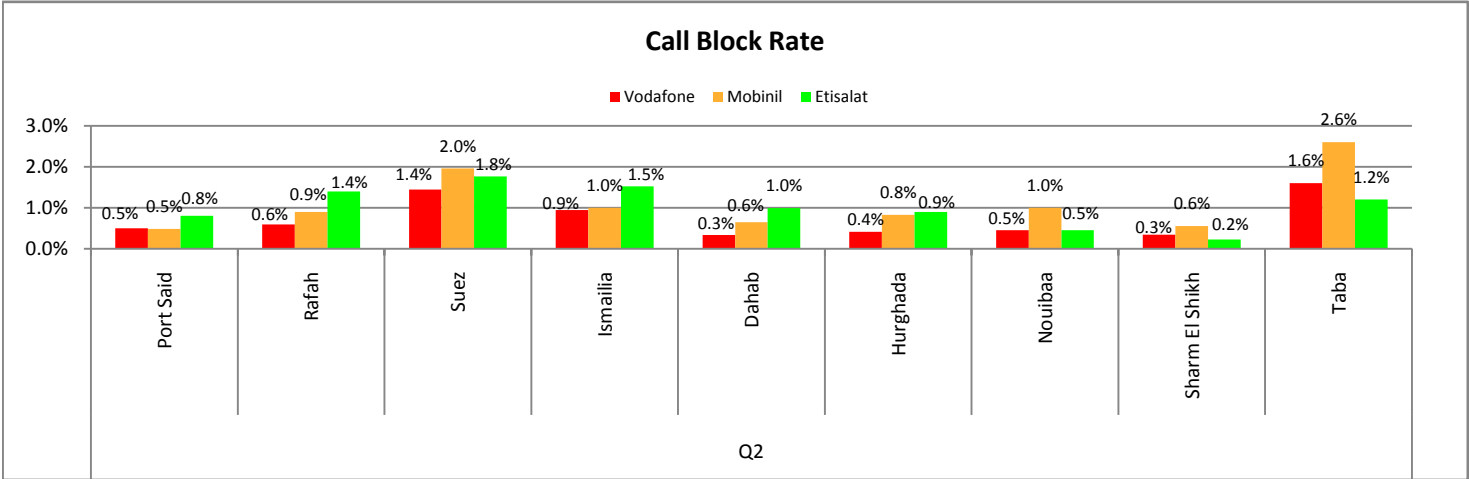

Bad Voice Quality

Vodafone Mobinil Etisalat

Alex

Measured Cities

Matrouh	Northern Coast	East Alex	West Alex
---------	----------------	-----------	-----------

Delta

Measured Cities					
Kafr El Shikh	10th of Ramadan		Mahalla	Tanta	Shebin
Banha	Damanhour	Damietta	Kafr El Dawar	Mansoura	Zakazik

Red Sea & Sinai

Measured Cities					
Port Said	Rafah	Suez	Ismailia	Dahab	Hurgada
Nouibaa	Sharm EL Shikh		Taba		

Upper Egypt

Measured Cities					
Qena	Asyout	EL Menya	Luxor	Bany Swif	Sohag
Fayoum	Aswan				