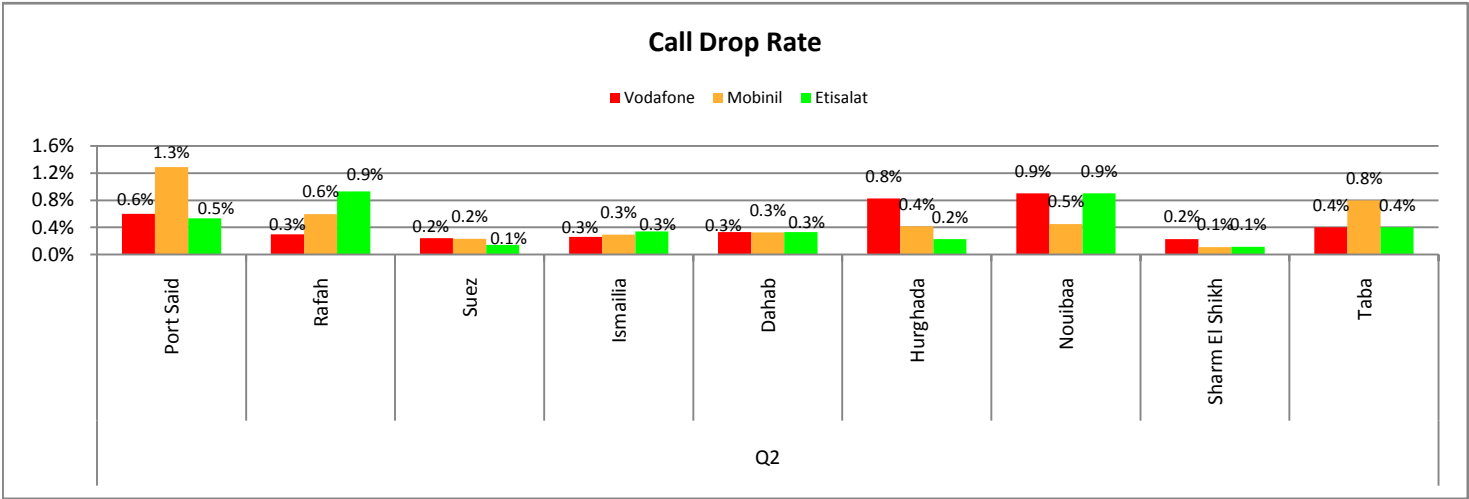

Bad Voice Quality

Vodafone Mobinil Etisalat

Alex

Measured Cities

Matrouh	Northern Coast	East Alex	West Alex
---------	----------------	-----------	-----------

Delta

Measured Cities					
Kafr El Shikh	10th of Ramadan		Mahalla	Tanta	Shebin
Banha	Damanhour	Damietta	Kafr El Dawar	Mansoura	Zakazik

Red Sea & Sinai

Measured Cities					
Port Said	Rafah	Suez	Ismailia	Dahab	Hurgada
Nouibaa	Sharm EL Shikh		Taba		

Upper Egypt

Measured Cities					
Qena	Asyout	EL Menya	Luxor	Bany Swif	Sohag
Fayoum	Aswan				