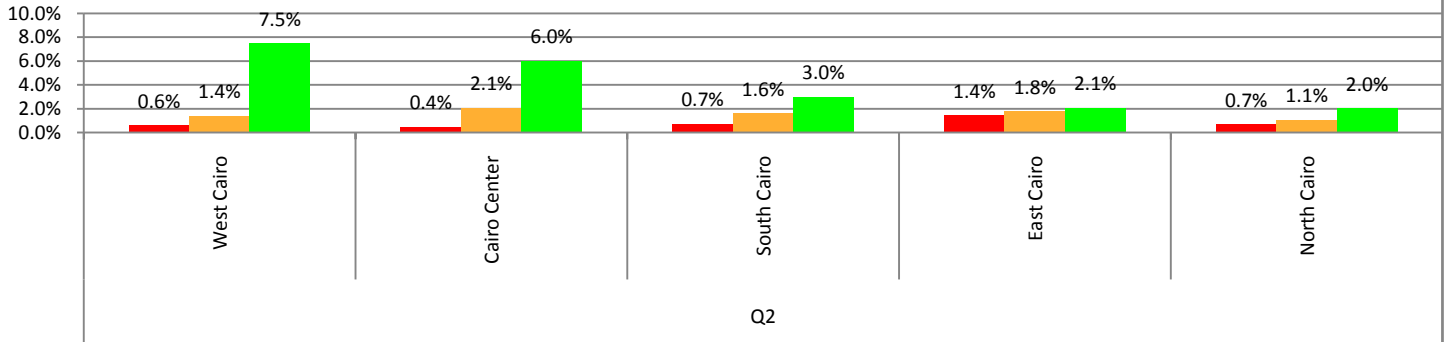

• Drive Test QoS Statistics

Cairo

Measured Cities

Cairo Center East Cairo West Cairo North Cairo South Cairo

Call Block Rate

Vodafone Mobinil Etisalat

Call Drop Rate

Vodafone Mobinil Etisalat

Bad Voice Quality

Vodafone Mobinil Etisalat

Alex

Measured Cities

Matrouh	Northern Coast	East Alex	West Alex
---------	----------------	-----------	-----------

Delta

Measured Cities					
Kafr El Shikh	10th of Ramadan		Mahalla	Tanta	Shebin
Banha	Damanhour	Damietta	Kafr El Dawar	Mansoura	Zakazik

Red Sea & Sinai

Measured Cities					
Port Said	Rafah	Suez	Ismailia	Dahab	Hurgada
Nouibaa	Sharm EL Shikh		Taba		

Upper Egypt

Measured Cities					
Qena	Asyout	EL Menya	Luxor	Bany Swif	Sohag
Fayoum	Aswan				