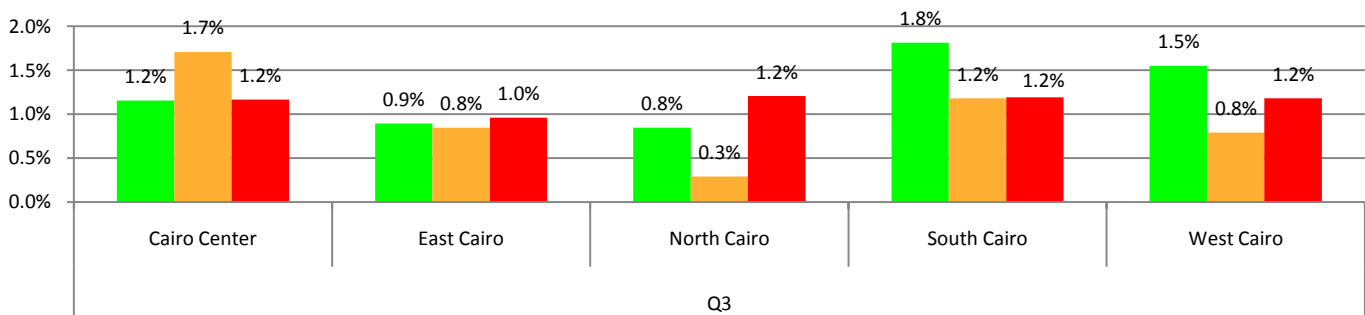

# • Drive Test QoS Statistics

Cairo

Measured Cities

Cairo Center East Cairo West Cairo North Cairo South Cairo

Call Block Rate

Etisalat Mobinil Vodafone

Call Drop Rate

Etisalat Mobinil Vodafone

Bad Voice Quality

Etisalat Mobinil Vodafone

**Alex**

**Measured Cities**

East Alex	Matrouh	Northern Coast	Siwa	West Alex
-----------	---------	----------------	------	-----------

**Call Block Rate**

■ Etisalat ■ Mobinil ■ Vodafone