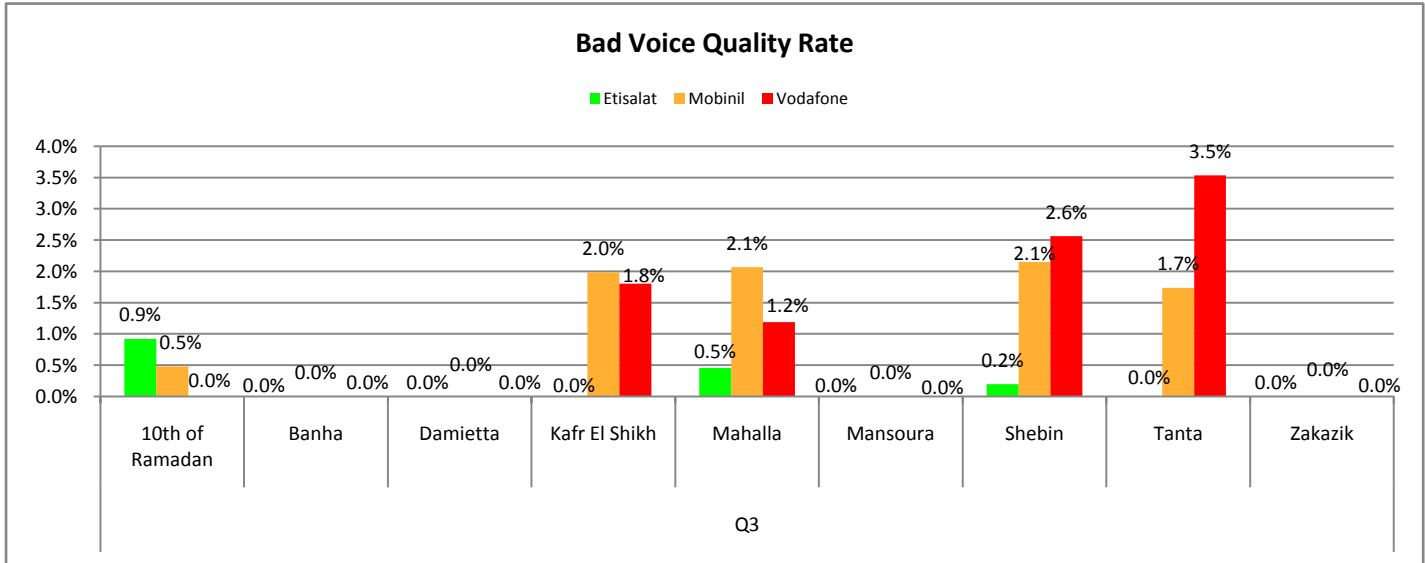

**Call Drop Rate**

■ Etisalat ■ Mobinil ■ Vodafone

**Bad Voice Quality Rate**

■ Etisalat ■ Mobinil ■ Vodafone

**Delta**

Measured Cities					
10th of Ramadan		Banha	Damietta	Kafr EL Shikh	Mahalla
Mansoura	Shebin	Tanta	Zakazik		

**Red Sea & Sinai**

Measured Cities					
Dahab	Hurgada	Ismailia	Nouibaa	Port Said	Suez
SharmEl Shikh		Taba	Arish-Rafah		

**Call Block Rate**

■ Etisalat ■ Mobinil ■ Vodafone

**Call Drop Rate**

■ Etisalat ■ Mobinil ■ Vodafone