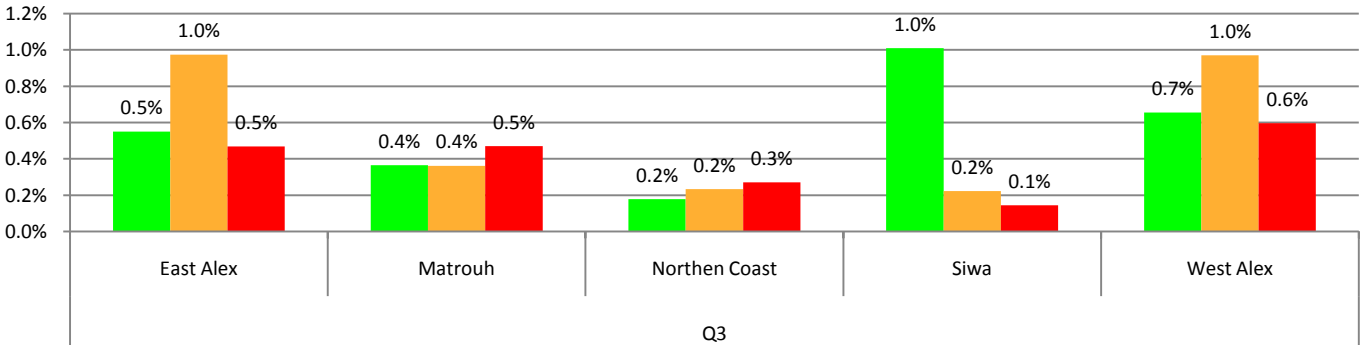

Bad Voice Quality

Etisalat Mobinil Vodafone

**Alex**

**Measured Cities**

East Alex	Matrouh	Northern Coast	Siwa	West Alex
-----------	---------	----------------	------	-----------

**Call Block Rate**

■ Etisalat ■ Mobinil ■ Vodafone

**Call Drop Rate**

■ Etisalat ■ Mobinil ■ Vodafone

**Bad Voice Quality Rate**

■ Etisalat ■ Mobinil ■ Vodafone

**Delta**

Measured Cities					
10th of Ramadan		Banha	Damietta	Kafr EL Shikh	Mahalla
Mansoura	Shebin	Tanta	Zakazik		

**Red Sea & Sinai**

Measured Cities					
Dahab	Hurgada	Ismailia	Nouibaa	Port Said	Suez
SharmEl Shikh		Taba	Arish-Rafah		

**Call Block Rate**

■ Etisalat ■ Mobinil ■ Vodafone

**Call Drop Rate**

■ Etisalat ■ Mobinil ■ Vodafone