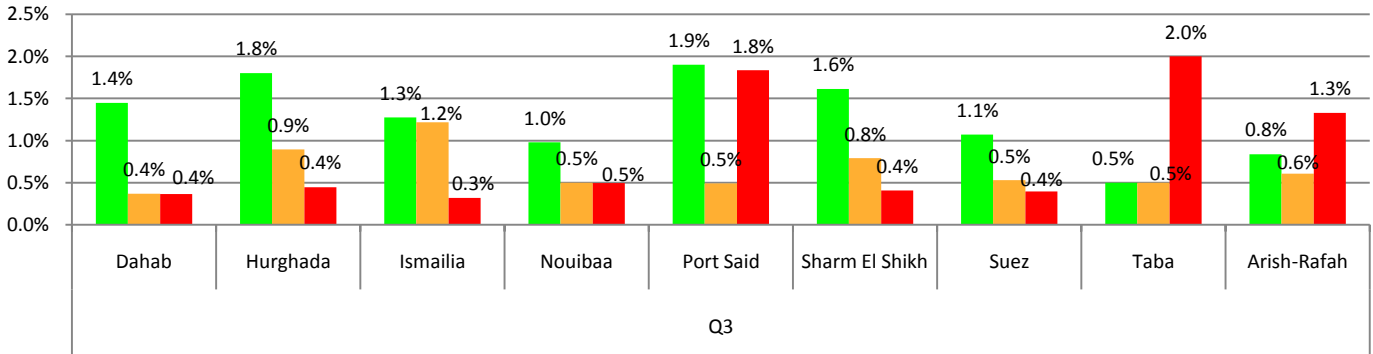

**Call Drop Rate**

■ Etisalat ■ Mobinil ■ Vodafone

**Bad Voice Quality Rate**

■ Etisalat ■ Mobinil ■ Vodafone

**Delta**

Measured Cities					
10th of Ramadan		Banha	Damietta	Kafr EL Shikh	Mahalla
Mansoura	Shebin	Tanta	Zakazik		

**Red Sea & Sinai**

Measured Cities					
Dahab	Hurgada	Ismailia	Nouibaa	Port Said	Suez
SharmEl Shikh		Taba	Arish-Rafah		

**Call Block Rate**

■ Etisalat ■ Mobinil ■ Vodafone

**Call Drop Rate**

■ Etisalat ■ Mobinil ■ Vodafone