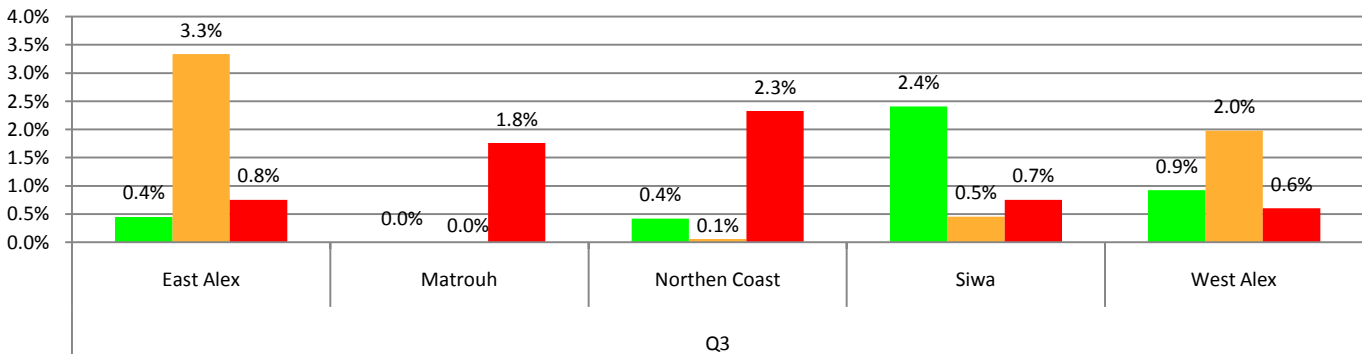

Bad Voice Quality

Etisalat Mobinil Vodafone

**Alex**

**Measured Cities**

East Alex	Matrouh	Northern Coast	Siwa	West Alex
-----------	---------	----------------	------	-----------

**Call Block Rate**

■ Etisalat ■ Mobinil ■ Vodafone

**Call Drop Rate**

■ Etisalat ■ Mobinil ■ Vodafone

**Bad Voice Quality Rate**

■ Etisalat ■ Mobinil ■ Vodafone

**Delta**

Measured Cities					
10th of Ramadan		Banha	Damietta	Kafr EL Shikh	Mahalla
Mansoura	Shebin	Tanta	Zakazik		

**Red Sea & Sinai**

Measured Cities					
Dahab	Hurgada	Ismailia	Nouibaa	Port Said	Suez
SharmEl Shikh		Taba	Arish-Rafah		

**Call Block Rate**

■ Etisalat ■ Mobinil ■ Vodafone

**Call Drop Rate**

■ Etisalat ■ Mobinil ■ Vodafone