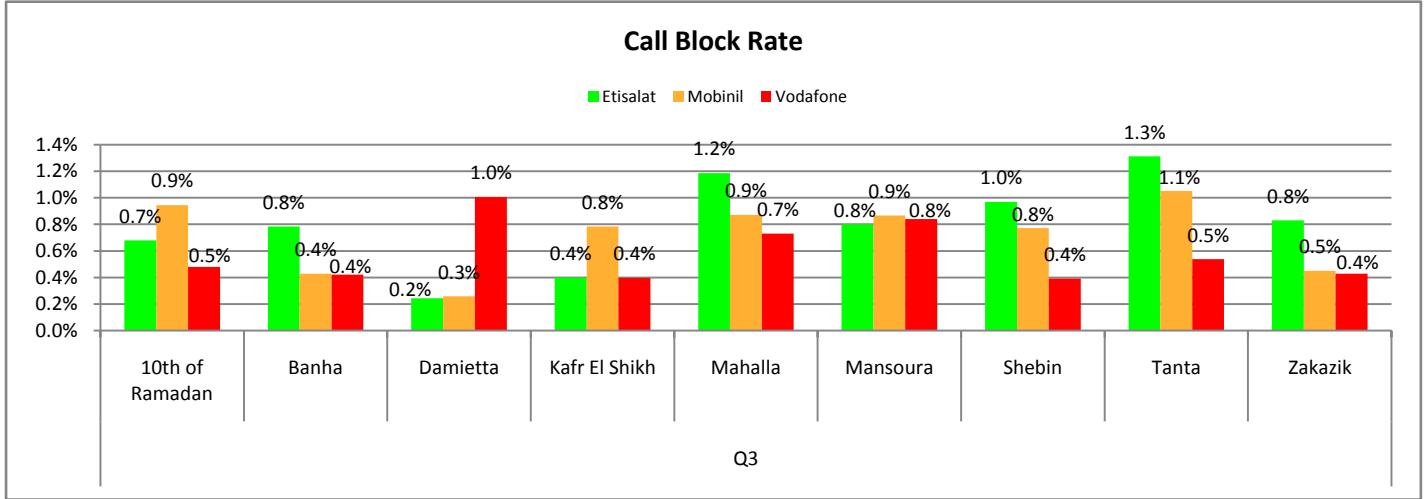

**Call Drop Rate**

■ Etisalat ■ Mobinil ■ Vodafone

**Bad Voice Quality Rate**

■ Etisalat ■ Mobinil ■ Vodafone

**Delta**

Measured Cities					
10th of Ramadan		Banha	Damietta	Kafr EL Shikh	Mahalla
Mansoura	Shebin	Tanta	Zakazik		

**Red Sea & Sinai**

Measured Cities					
Dahab	Hurgada	Ismailia	Nouibaa	Port Said	Suez
SharmEl Shikh		Taba	Arish-Rafah		

**Call Block Rate**

■ Etisalat ■ Mobinil ■ Vodafone

**Call Drop Rate**

■ Etisalat ■ Mobinil ■ Vodafone