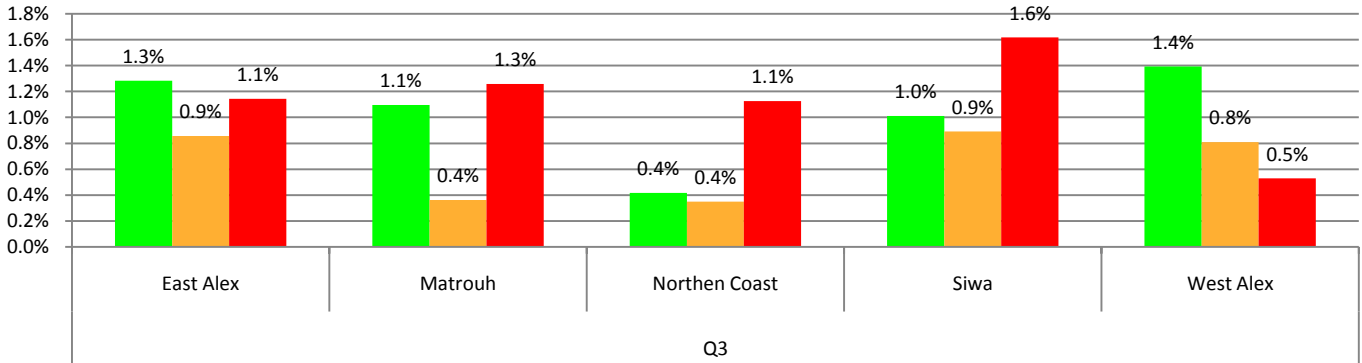

Bad Voice Quality

Etisalat Mobinil Vodafone

**Alex**

**Measured Cities**

East Alex	Matrouh	Northern Coast	Siwa	West Alex
-----------	---------	----------------	------	-----------

**Call Block Rate**

■ Etisalat ■ Mobinil ■ Vodafone

**Call Drop Rate**

■ Etisalat ■ Mobinil ■ Vodafone

**Bad Voice Quality Rate**

■ Etisalat ■ Mobinil ■ Vodafone

**Delta**

Measured Cities					
10th of Ramadan		Banha	Damietta	Kafr EL Shikh	Mahalla
Mansoura	Shebin	Tanta	Zakazik		

**Red Sea & Sinai**

Measured Cities					
Dahab	Hurgada	Ismailia	Nouibaa	Port Said	Suez
SharmEl Shikh		Taba	Arish-Rafah		

**Call Block Rate**

■ Etisalat ■ Mobinil ■ Vodafone

**Call Drop Rate**

■ Etisalat ■ Mobinil ■ Vodafone