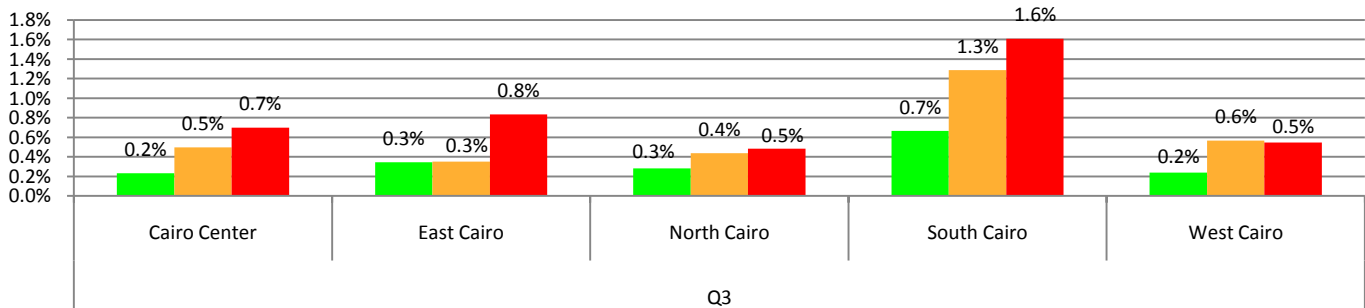

# • Drive Test QoS Statistics

Cairo

Measured Cities

Cairo Center East Cairo West Cairo North Cairo South Cairo

Call Block Rate

Etisalat Mobinil Vodafone

Call Drop Rate

Etisalat Mobinil Vodafone

Bad Voice Quality

Etisalat Mobinil Vodafone

**Alex**

**Measured Cities**

East Alex	Matrouh	Northern Coast	Siwa	West Alex
-----------	---------	----------------	------	-----------

**Call Block Rate**

■ Etisalat ■ Mobinil ■ Vodafone