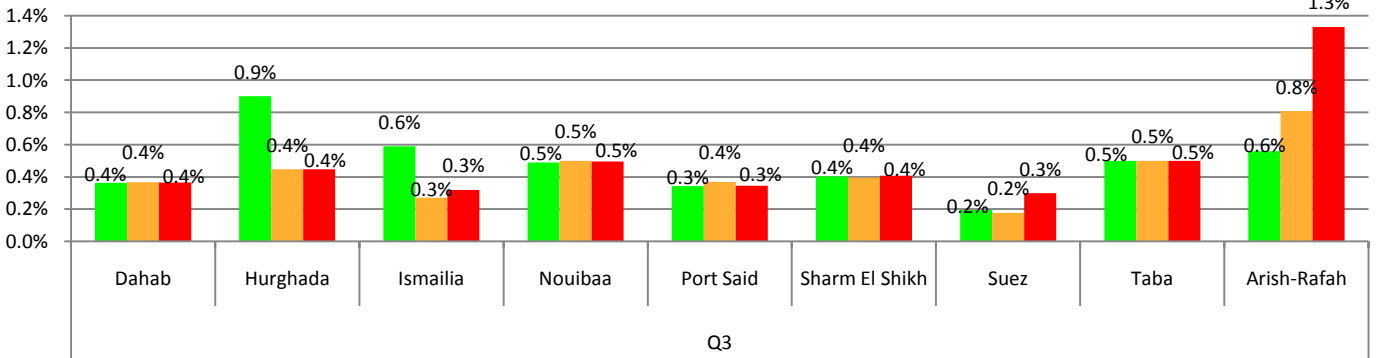

**Call Drop Rate**

■ Etisalat ■ Mobinil ■ Vodafone

**Bad Voice Quality Rate**

■ Etisalat ■ Mobinil ■ Vodafone

**Delta**

Measured Cities					
10th of Ramadan		Banha	Damietta	Kafr EL Shikh	Mahalla
Mansoura	Shebin	Tanta	Zakazik		

**Red Sea & Sinai**

Measured Cities					
Dahab	Hurgada	Ismailia	Nouibaa	Port Said	Suez
SharmEl Shikh		Taba	Arish-Rafah		

**Call Block Rate**

■ Etisalat ■ Mobinil ■ Vodafone

**Call Drop Rate**

■ Etisalat ■ Mobinil ■ Vodafone

**Bad Voice Quality Rate**

■ Etisalat ■ Mobinil ■ Vodafone

**Upper Egypt**

Measured Cities					
Aswan	Asyout	Bany Swif	EL Menya	Fayoum	Luxor
Qena	Sohag				