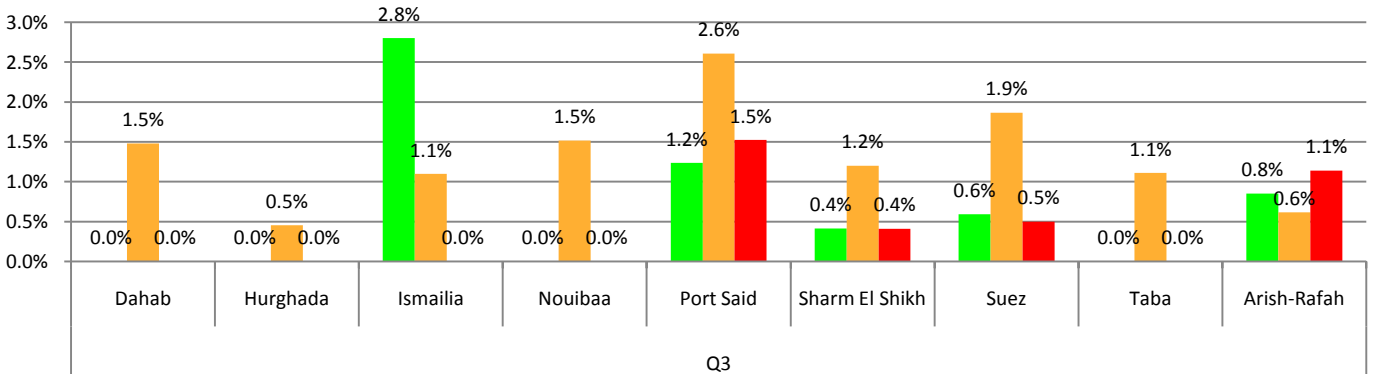

**Call Drop Rate**

■ Etisalat ■ Mobinil ■ Vodafone

**Bad Voice Quality Rate**

■ Etisalat ■ Mobinil ■ Vodafone

**Delta**

Measured Cities					
10th of Ramadan		Banha	Damietta	Kafr EL Shikh	Mahalla
Mansoura	Shebin	Tanta	Zakazik		

**Red Sea & Sinai**

Measured Cities					
Dahab	Hurgada	Ismailia	Nouibaa	Port Said	Suez
SharmEl Shikh		Taba	Arish-Rafah		

**Call Block Rate**

■ Etisalat ■ Mobinil ■ Vodafone

**Call Drop Rate**

■ Etisalat ■ Mobinil ■ Vodafone

**Bad Voice Quality Rate**

■ Etisalat ■ Mobinil ■ Vodafone

**Upper Egypt**

Measured Cities					
Aswan	Asyout	Bany Swif	EL Menya	Fayoum	Luxor
Qena	Sohag				