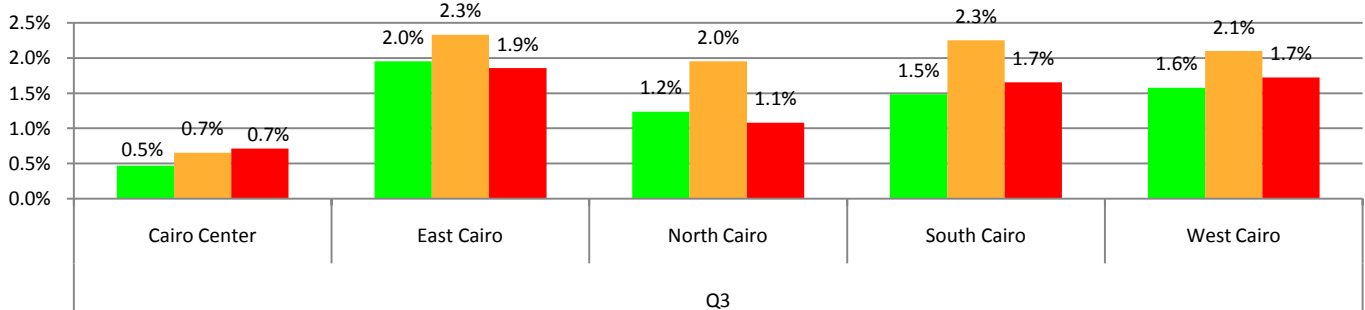

# • Drive Test QoS Statistics

Cairo

Measured Cities

Cairo Center East Cairo West Cairo North Cairo South Cairo

Call Block Rate

Etisalat Mobinil Vodafone

Call Drop Rate

Etisalat Mobinil Vodafone

Bad Voice Quality

Etisalat Mobinil Vodafone

**Alex**

**Measured Cities**

East Alex	Matrouh	Northern Coast	Siwa	West Alex
-----------	---------	----------------	------	-----------

**Call Block Rate**

■ Etisalat ■ Mobinil ■ Vodafone