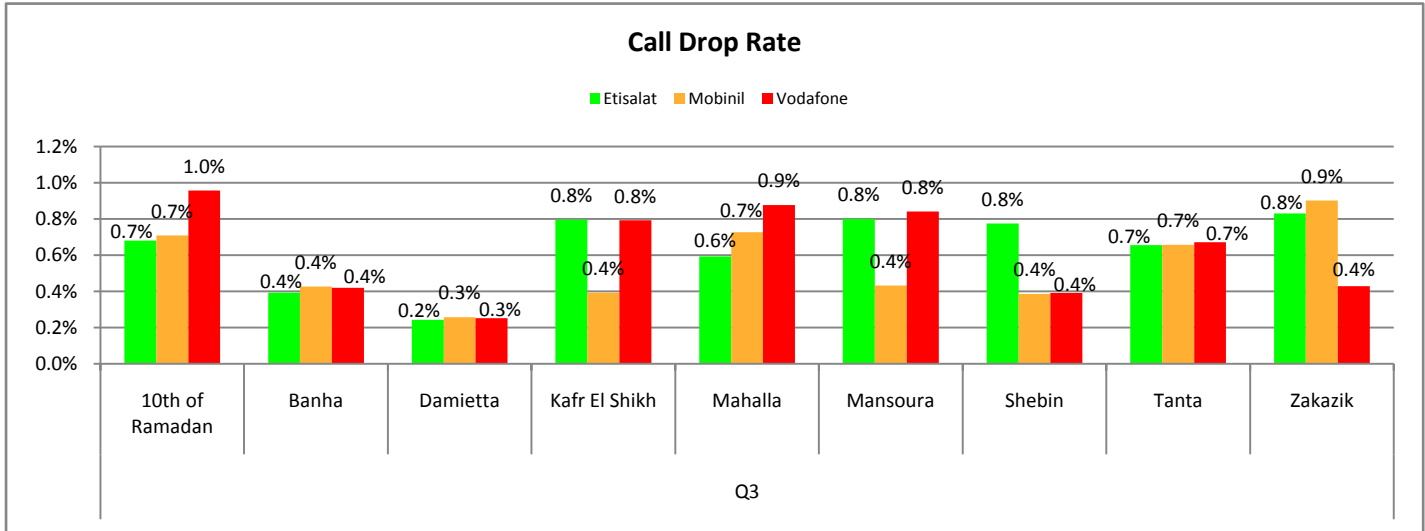

**Call Drop Rate**

■ Etisalat ■ Mobinil ■ Vodafone

**Bad Voice Quality Rate**

■ Etisalat ■ Mobinil ■ Vodafone

**Delta**

Measured Cities					
10th of Ramadan		Banha	Damietta	Kafr EL Shikh	Mahalla
Mansoura	Shebin	Tanta	Zakazik		

**Red Sea & Sinai**

Measured Cities					
Dahab	Hurgada	Ismailia	Nouibaa	Port Said	Suez
SharmEl Shikh		Taba	Arish-Rafah		

**Call Block Rate**

■ Etisalat ■ Mobinil ■ Vodafone

**Call Drop Rate**

■ Etisalat ■ Mobinil ■ Vodafone